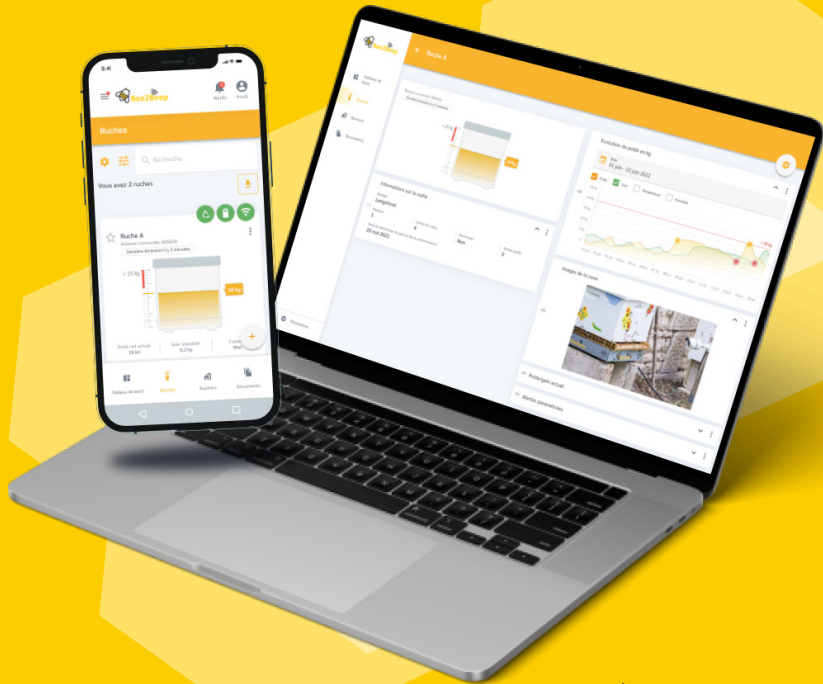

Disponible également sur mobile !

Beep2beep
Nous contacter !

Mail : contact@bee2beep.com

Tel : +33 3732 750 32